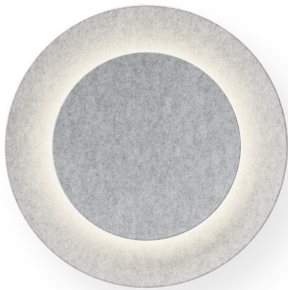

Puck wall art

VIBIA

5474

Design By Jordi Vilardell

Wall sconce featuring two superimposed discs. Lightly concave in form with different diameters, the larger contains the smaller one physically as well as luminously while diffusing the light emitted.

Model Sheet

Finish	 21 Black Grey NCS S 7000-N
	 71 Grey Felt L1 & Grey Felt D1
	 76 Grey Felt L1
	 28 Brown M1 NCS S 4020-Y60R
	 15 Grey L2 NCS S 2500-N

LED temperature color 2700 K

Dimming TRIAC / 1-10V

Installation type Surface Canopy

Materials Shade: ABS
Wall support: Aluminum

Light source 1 x LED STRIP 8,4W 700mA
E

LED CRI>90 952.48 lm 87.22
2700 K

Driver CC - Constant Current 700
110-240 V 50/60 HZ

Remarks A maximum of 8 modules can be connected to a single connection point. For bigger compositions, check connection system.