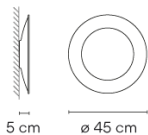

Puck wall art

VIBIA

5474

Design By Jordi Vilardell

Wall sconce featuring two superimposed discs. Lightly concave in form with different diameters, the larger contains the smaller one physically as well as luminously while diffusing the light emitted.

Model Sheet